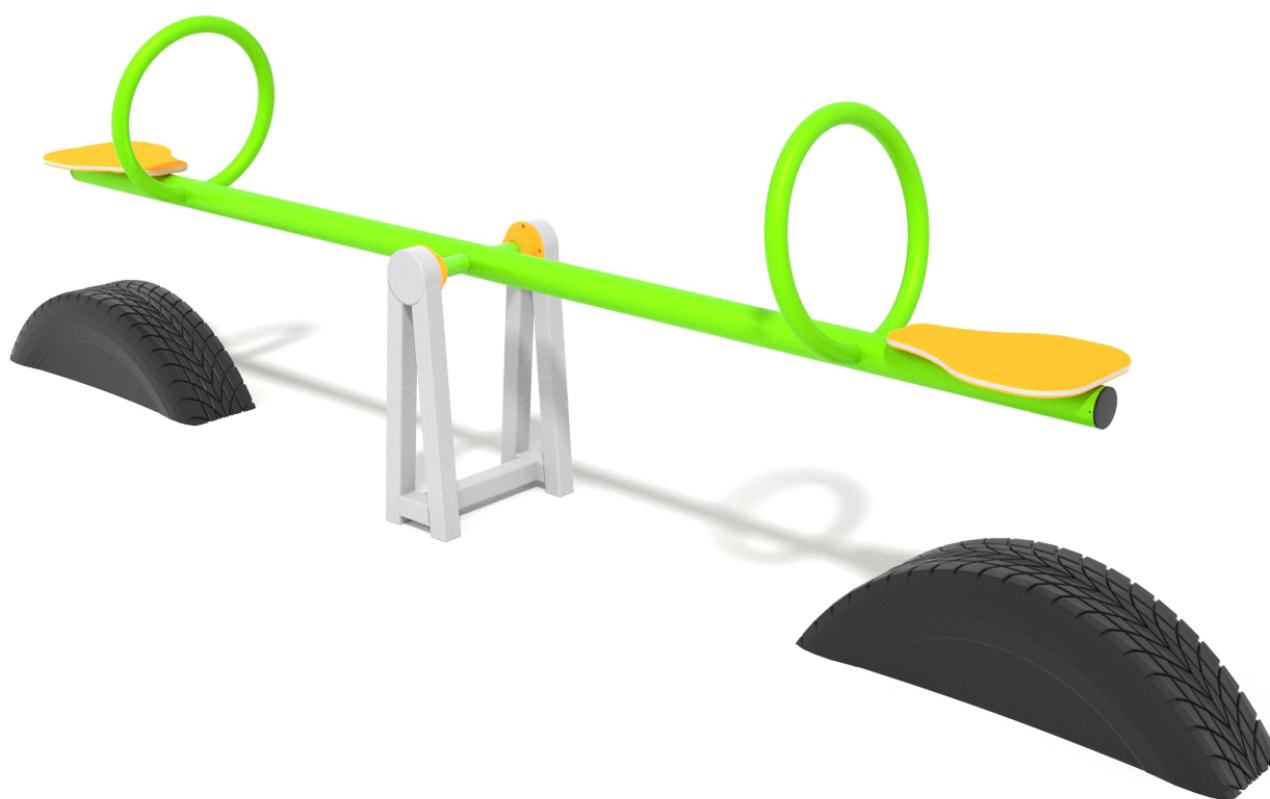

SOCIALIZING

SENSORIAL
INTEGRATION

ROCKING

INFORMATION ABOUT THE PRODUCT

Dimensions	39 x 251 cm
Safety zone	239 x 451 cm
Safety zone area	10 m ²
Overall height	106 cm
Free fall height	84 cm
Amount of users	2
Product complies with EN 1176-1:2017-12	YES
Availability of spare parts	YES
Age range	3-12
According to EN 1176-1:2017-12 norm, the product requires applying a safety surface according to the product's free fall height.	

SCALE 1:100

MATERIALS:

<p>PLATE OF THE WALLS MADE OF 12 MM HDPE IN THE HIGHEST QUALITY</p>	<p>SOLID CONSTRUCTION MADE OF BLACK STEEL, CLEANED THE SANDBLASTING PROCESS</p>