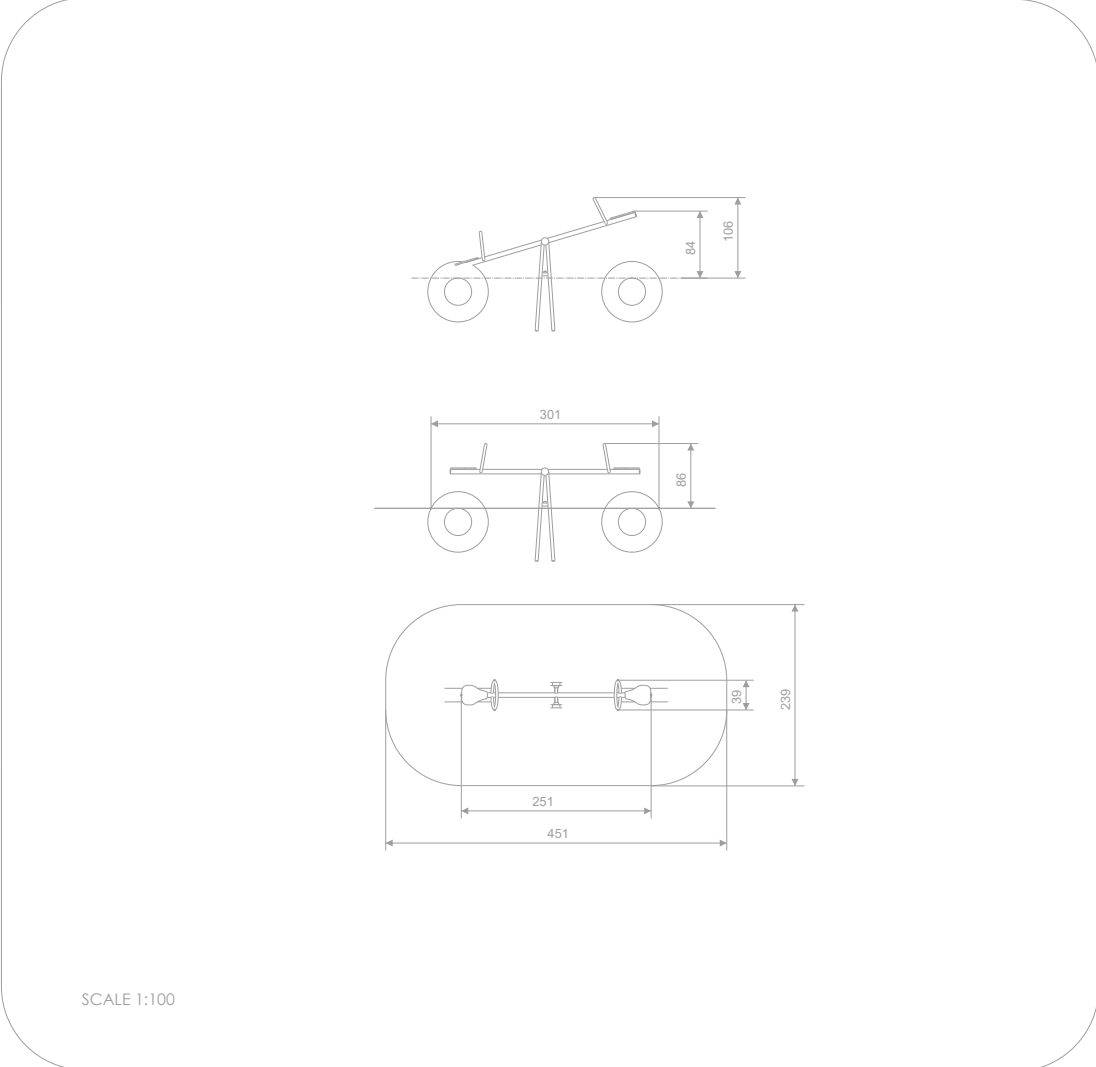

SOCIALIZING

SENSORIAL
INTEGRATION

ROCKING

INFORMATION ABOUT THE PRODUCT

Dimensions	39 x 251 cm
Safety zone	239 x 451 cm
Safety zone area	10 m ²
Overall height	106 cm
Free fall height	84 cm
Amount of users	2
Product complies with EN 1176-1:2017-12	YES
Availability of spare parts	YES
Age range	3-12
According to EN 1176-1:2017-12 norm, the product requires applying a safety surface according to the product's free fall height.	

SCALE 1:100

MATERIALS:

<p>PLATE OF THE WALLS MADE OF 12 MM HDPE IN THE HIGHEST QUALITY</p>	<p>SOLID CONSTRUCTION MADE OF BLACK STEEL, CLEANED THE SANDBLASTING PROCESS</p>